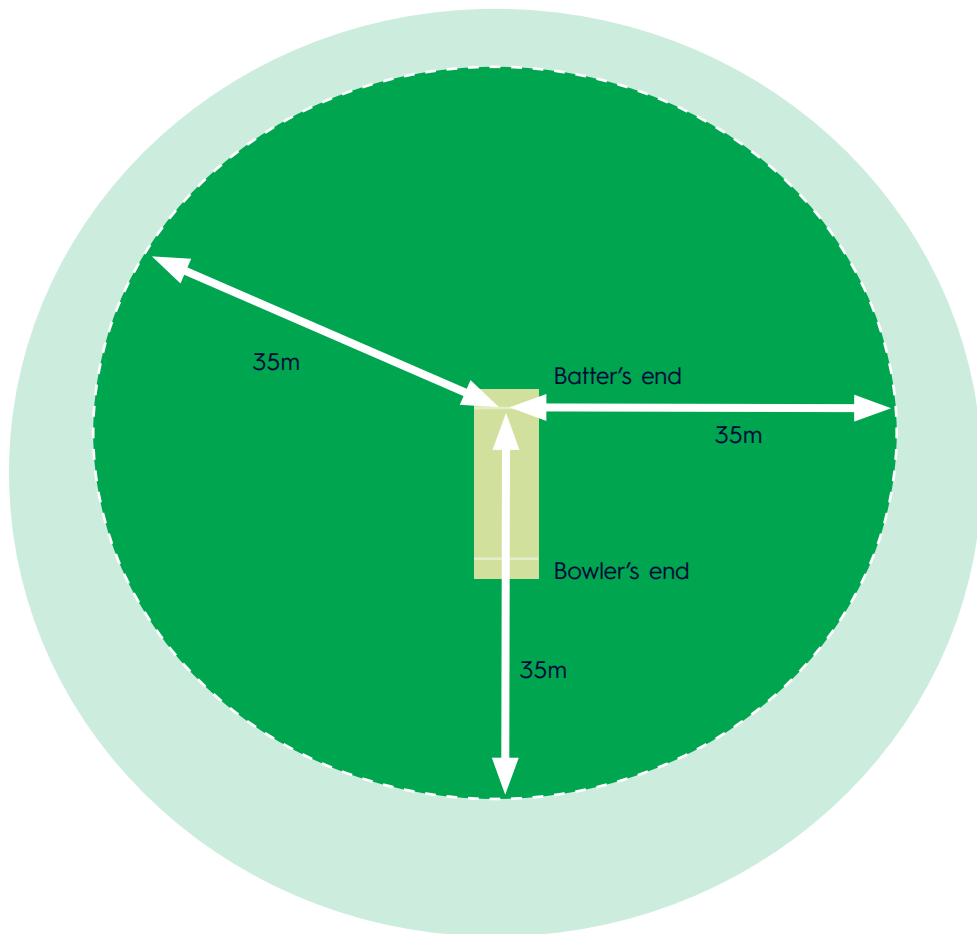

PRIMARY STAGE BOUNDARY SET UP

A maximum of 35m, taking the measurement from the batter's end stumps.

PRIMARY STAGE PITCH SET UP